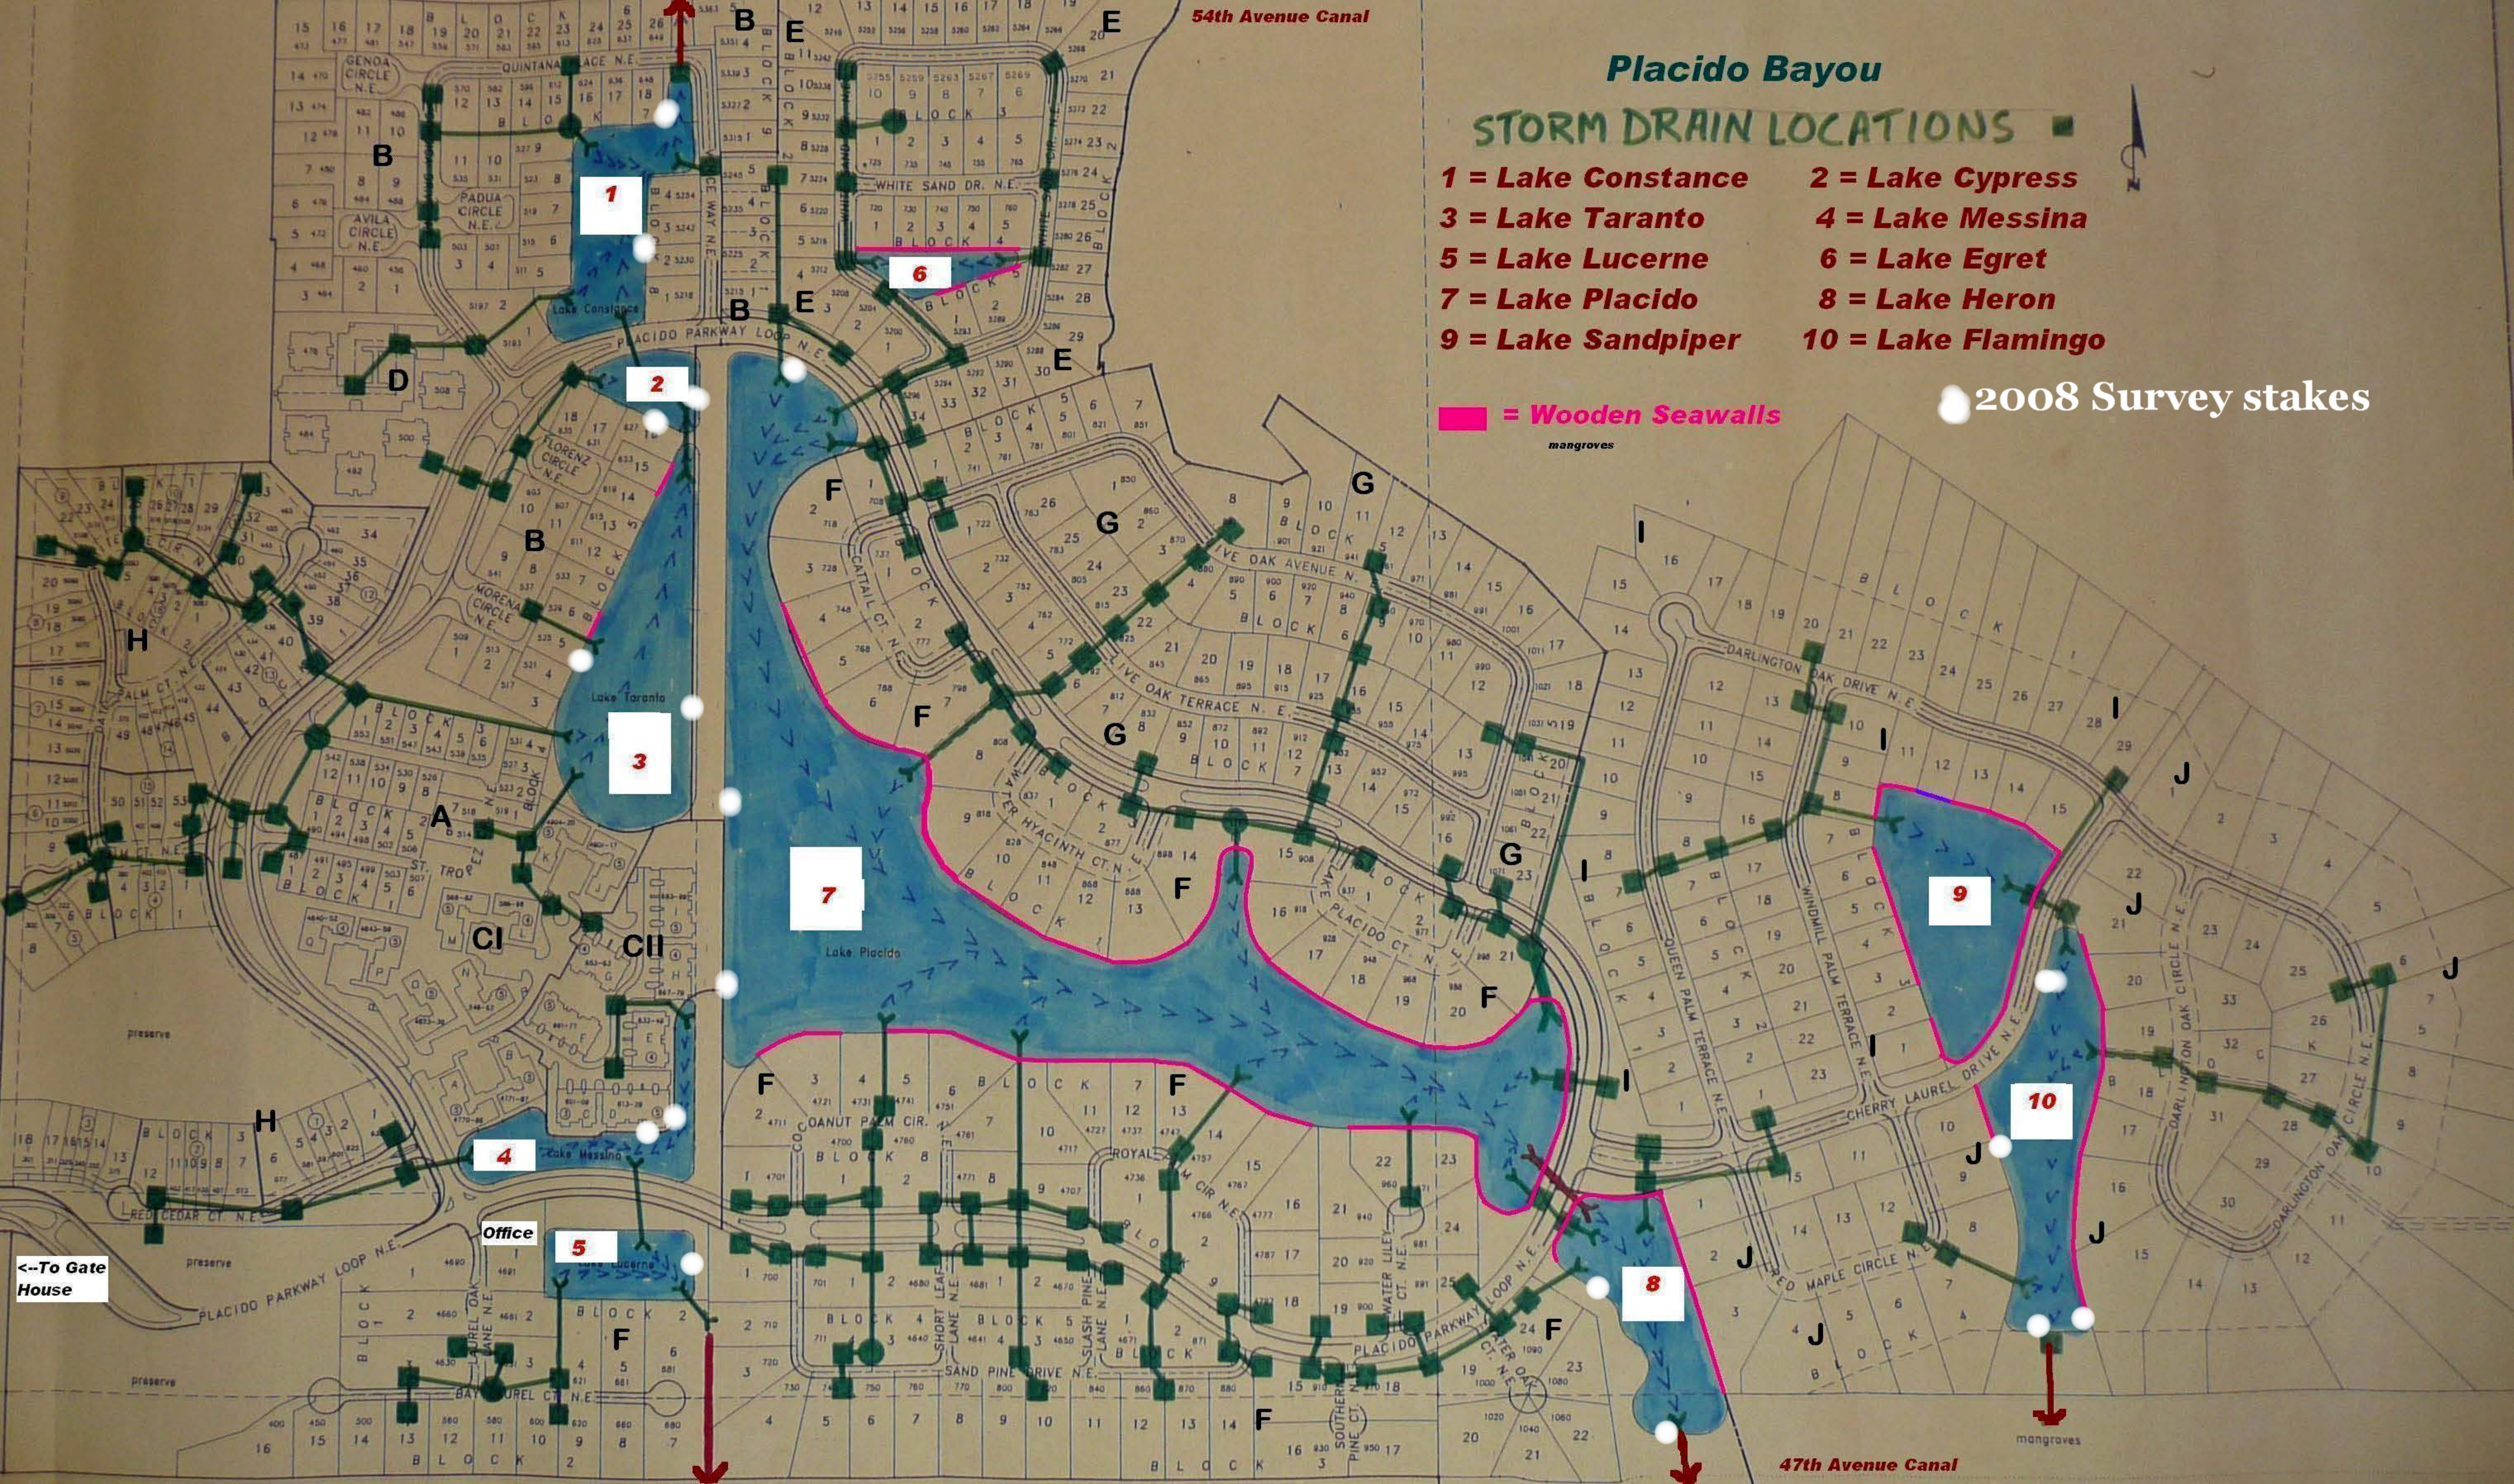

54th Avenue Canal

Placido Bayou

STORM DRAIN LOCATIONS

- 1 = Lake Constance
- 2 = Lake Cypress
- 3 = Lake Taranto
- 4 = Lake Messina
- 5 = Lake Lucerne
- 6 = Lake Egret
- 7 = Lake Placido
- 8 = Lake Heron
- 9 = Lake Sandpiper
- 10 = Lake Flamingo

 = Wooden Seawalls
 mangroves

 2008 Survey stakes

<-To Gate House

Office

47th Avenue Canal

mangroves